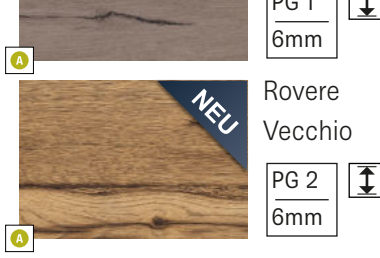

Rovere
Scoro
PG 1
6mm